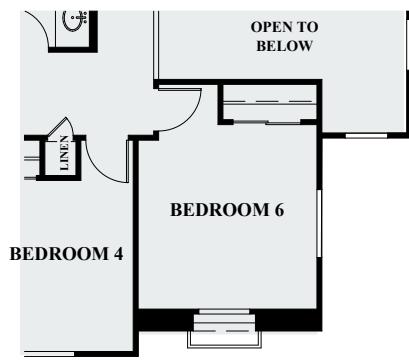

Hopewell

FIRST FLOOR

OPTIONAL
BEDROOM 6
AT LOFT

SECOND FLOOR

DR HORTON OC - SKYBORNE
HOPEWELL
PLAN 7- 2,647 SQ. FT.