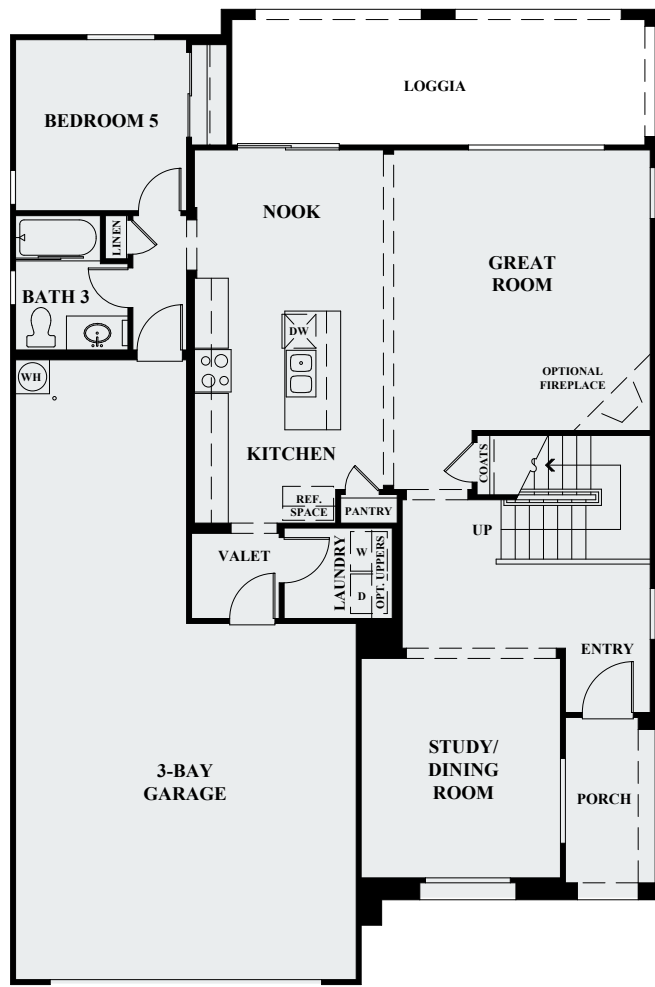

Hopewell

FIRST FLOOR

OPTIONAL
BEDROOM 6
AT LOFT

SECOND FLOOR

DR HORTON OC - SKYBORNE
HOPEWELL
PLAN 7- 2,647 SQ. FT.