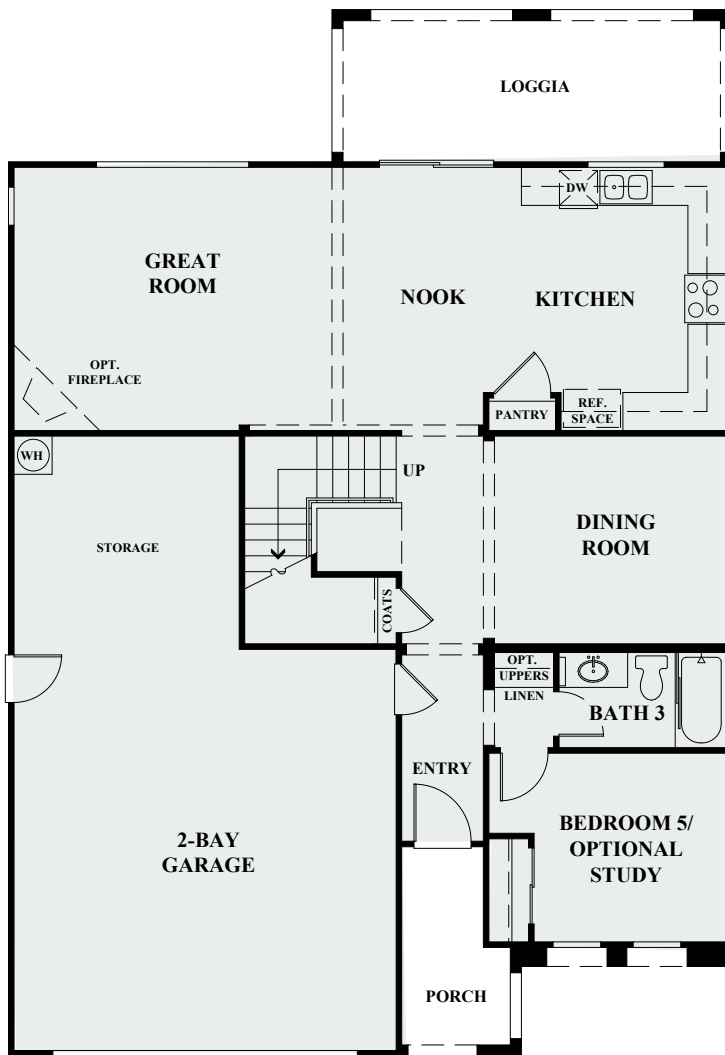

Hopewell

OPTIONAL STUDY AT BEDROOM 5

FIRST FLOOR

SECOND FLOOR

OPTIONAL LOFT AT BEDROOM 4

DR HORTON OC - SKYBORNE
HOPEWELL
PLAN 6- 2,435 SQ. FT.