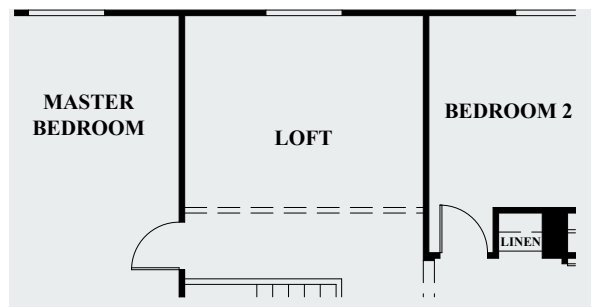

Hopewell

OPTIONAL STUDY AT BEDROOM 5

FIRST FLOOR

SECOND FLOOR

OPTIONAL LOFT AT BEDROOM 4

DR HORTON OC - SKYBORNE
HOPEWELL
PLAN 6- 2,435 SQ. FT.