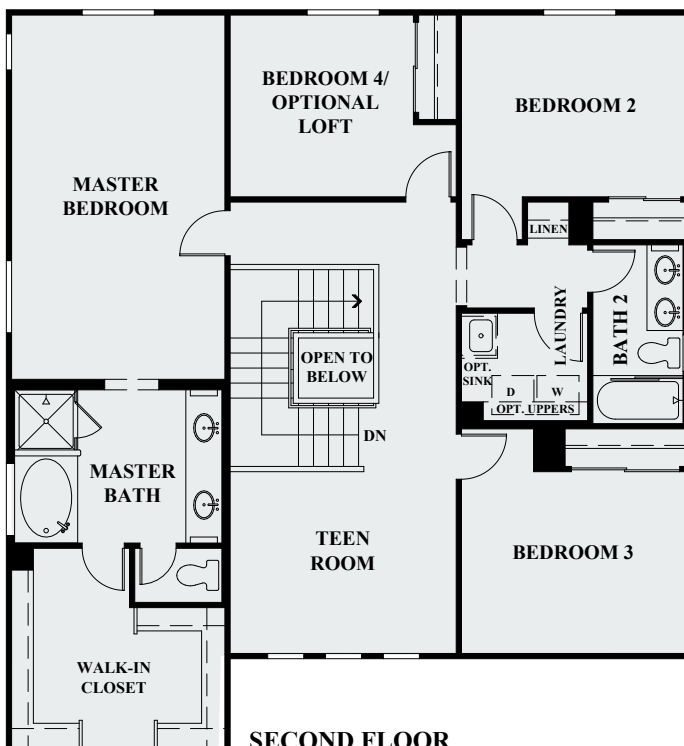

Hopewell

OPTIONAL STUDY AT BEDROOM 5

FIRST FLOOR

SECOND FLOOR

OPTIONAL LOFT AT BEDROOM 4

DR HORTON OC - SKYBORNE
HOPEWELL
PLAN 6- 2,435 SQ. FT.