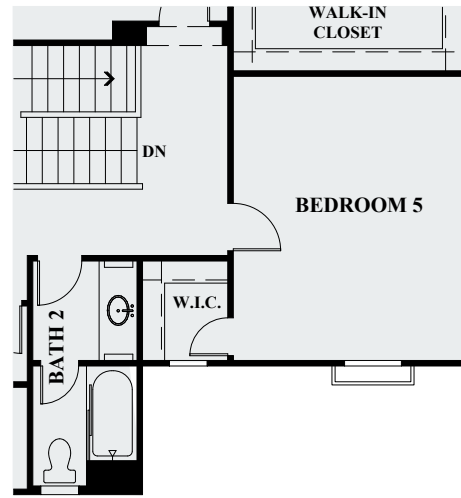

Hopewell

FIRST FLOOR

OPTIONAL
BEDROOM 5 AT
BONUS ROOM

SECOND FLOOR

DR HORTON OC - SKYBORNE
HOPEWELL
PLAN 5- 2,195 SQ. FT.