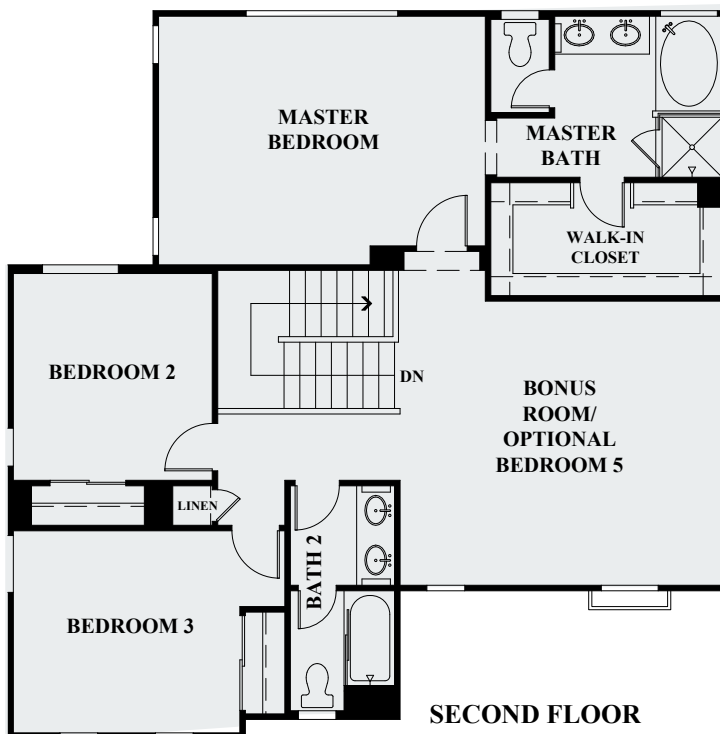

Hopewell

FIRST FLOOR

OPTIONAL
BEDROOM 5 AT
BONUS ROOM

SECOND FLOOR

DR HORTON OC - SKYBORNE
HOPEWELL
PLAN 5- 2,195 SQ. FT.