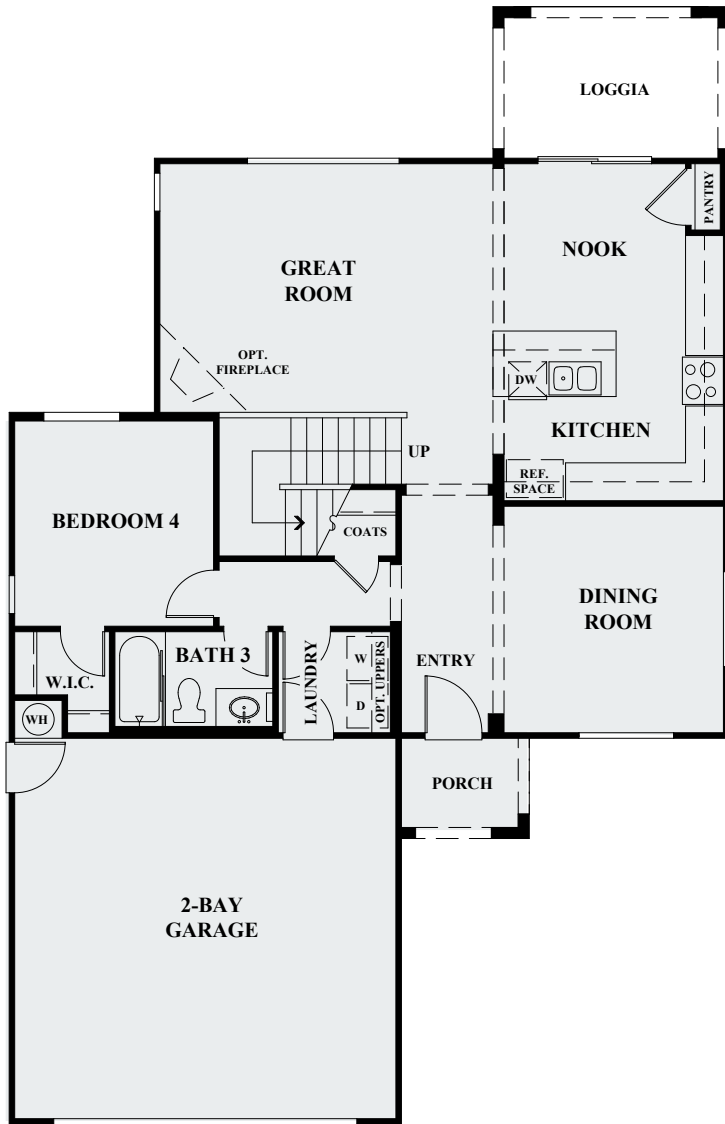

Hopewell

FIRST FLOOR

OPTIONAL
BEDROOM 5 AT
BONUS ROOM

SECOND FLOOR

DR HORTON OC - SKYBORNE
HOPEWELL
PLAN 5- 2,195 SQ. FT.