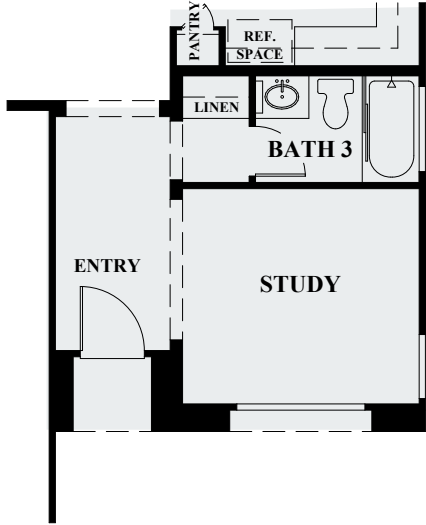

Hopewell

OPTIONAL STUDY AT BEDROOM 4

FIRST FLOOR

OPTIONAL LOFT AT BEDROOM 2

SECOND FLOOR

DR HORTON OC - SKYBORNE  
HOPEWELL  
PLAN 4- 1,964 SQ. FT.