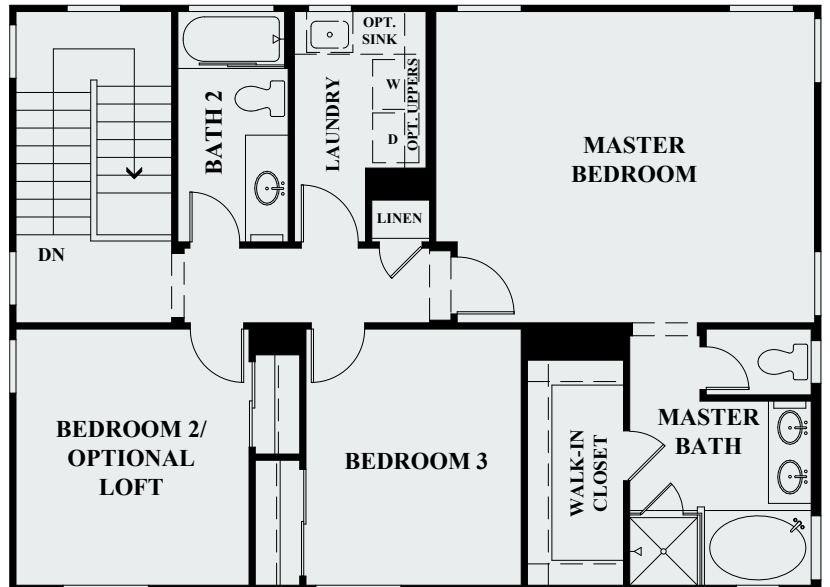

Hopewell

OPTIONAL STUDY AT BEDROOM 4

FIRST FLOOR

OPTIONAL LOFT AT BEDROOM 2

SECOND FLOOR

DR HORTON OC - SKYBORNE  
HOPEWELL  
PLAN 4- 1,964 SQ. FT.