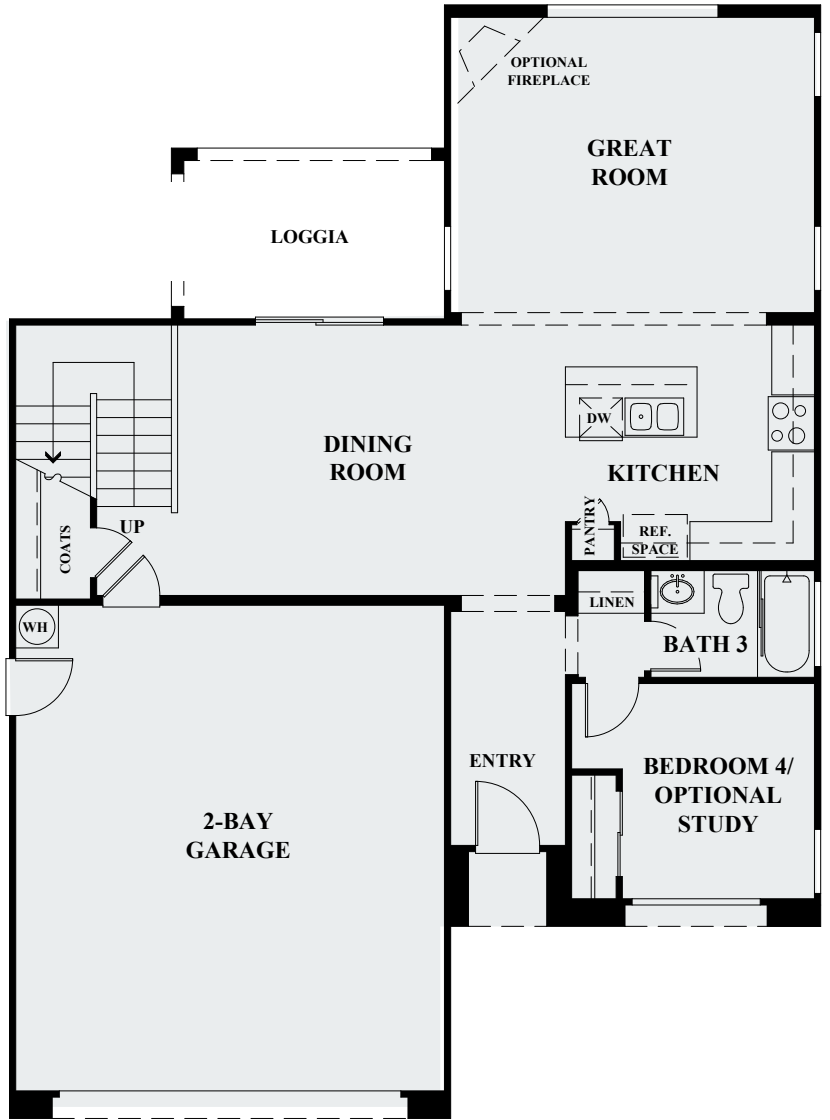

Hopewell

OPTIONAL STUDY AT BEDROOM 4

FIRST FLOOR

OPTIONAL LOFT AT BEDROOM 2

SECOND FLOOR

DR HORTON OC - SKYBORNE  
HOPEWELL  
PLAN 4- 1,964 SQ. FT.