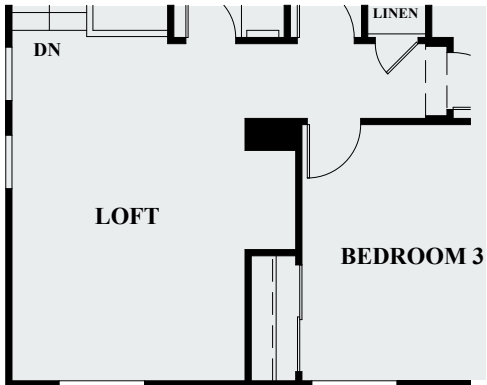

Hopewell

OPTIONAL STUDY AT BEDROOM 4

FIRST FLOOR

OPTIONAL LOFT AT BEDROOM 2

SECOND FLOOR

DR HORTON OC - SKYBORNE  
HOPEWELL  
PLAN 4- 1,964 SQ. FT.