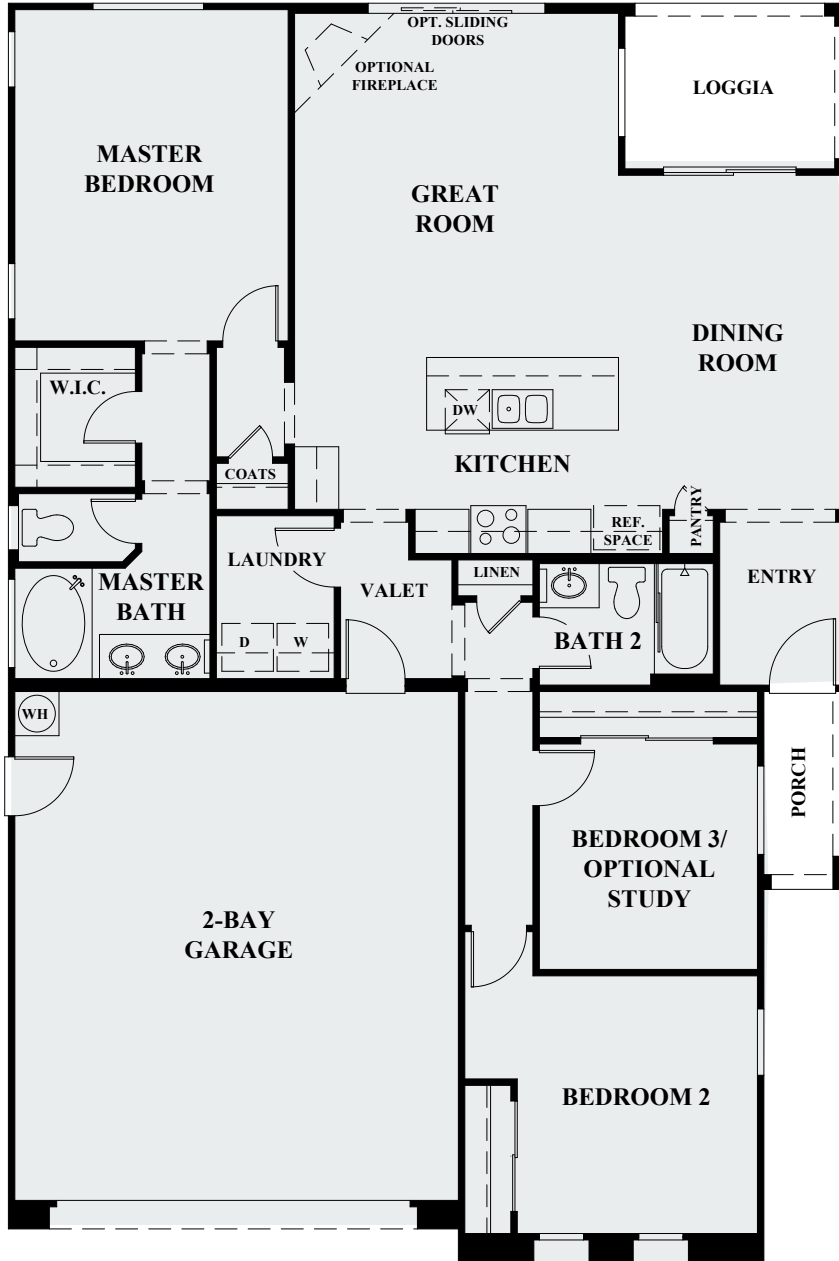

Hopewell

OPTIONAL
STUDY AT
BEDROOM 3

FIRST FLOOR

DR HORTON OC - SKYBORNE
HOPEWELL
PLAN 1- 1,452 SQ. FT.