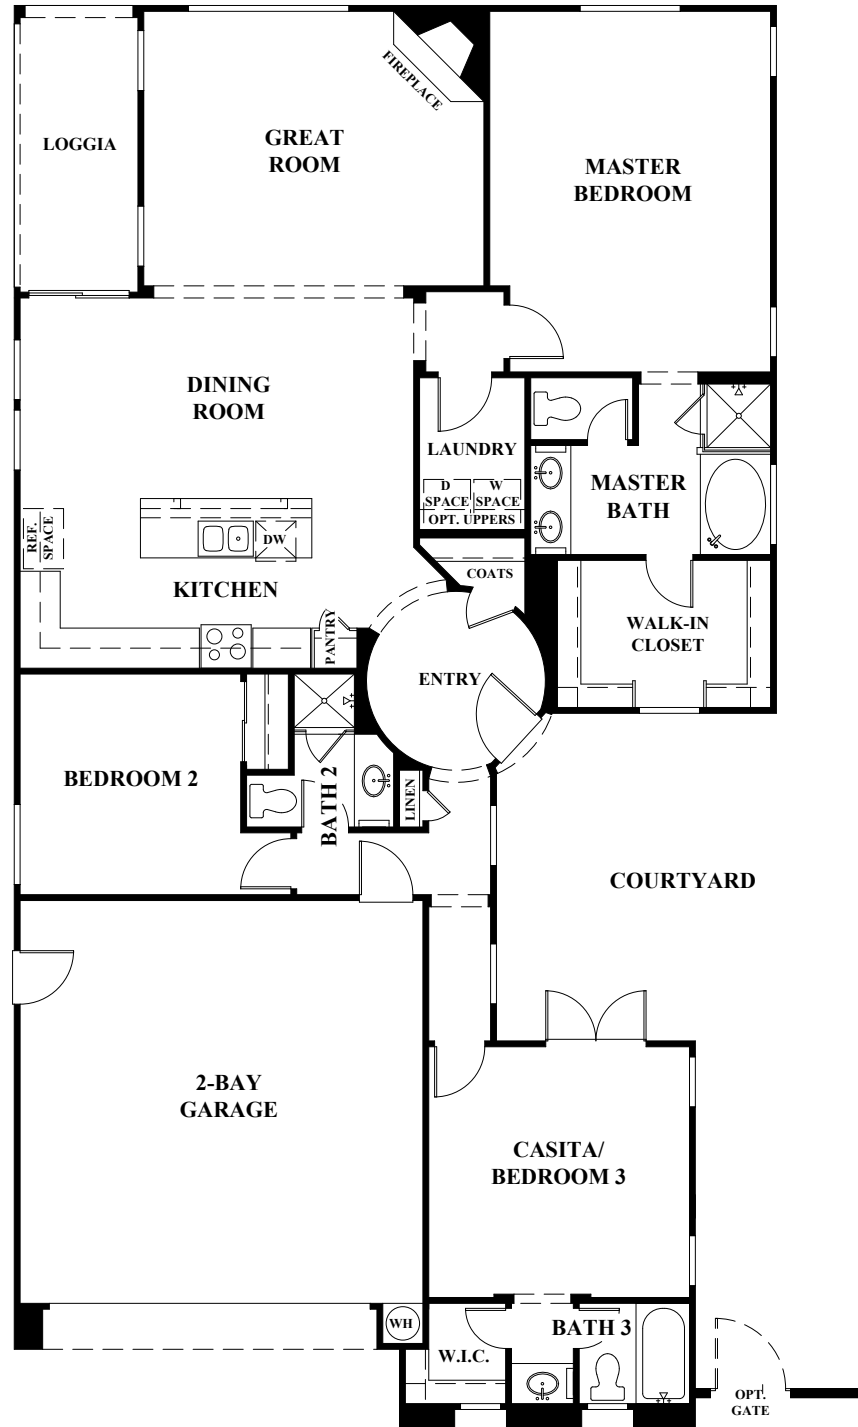

Aurora

FIRST FLOOR

DR-HORTON OC-AURORA
PLAN 2A - 1,760 SQ. FT.